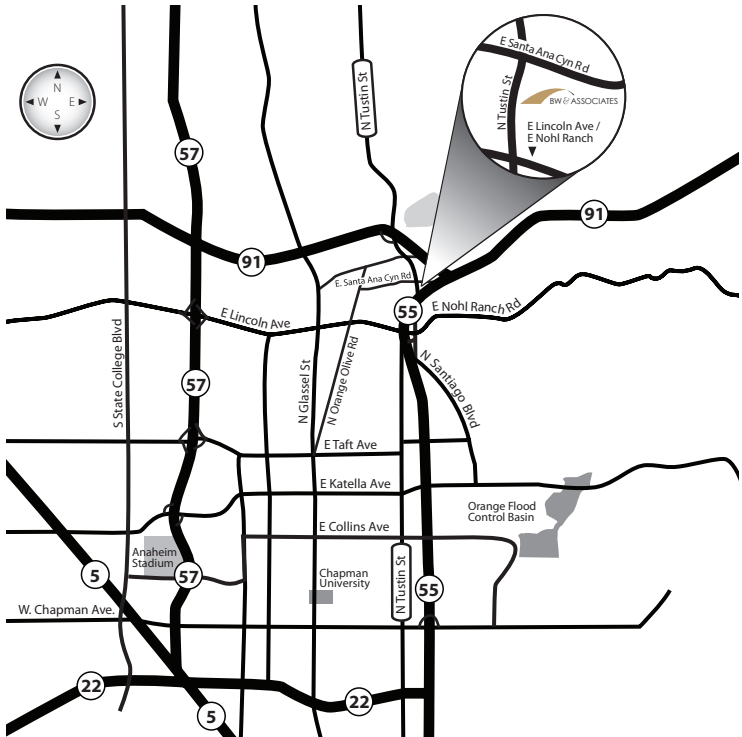

BW & Associates, Inc.
3111 North Tustin Street, Suite 215
Orange, CA 92865

See back for detailed directions